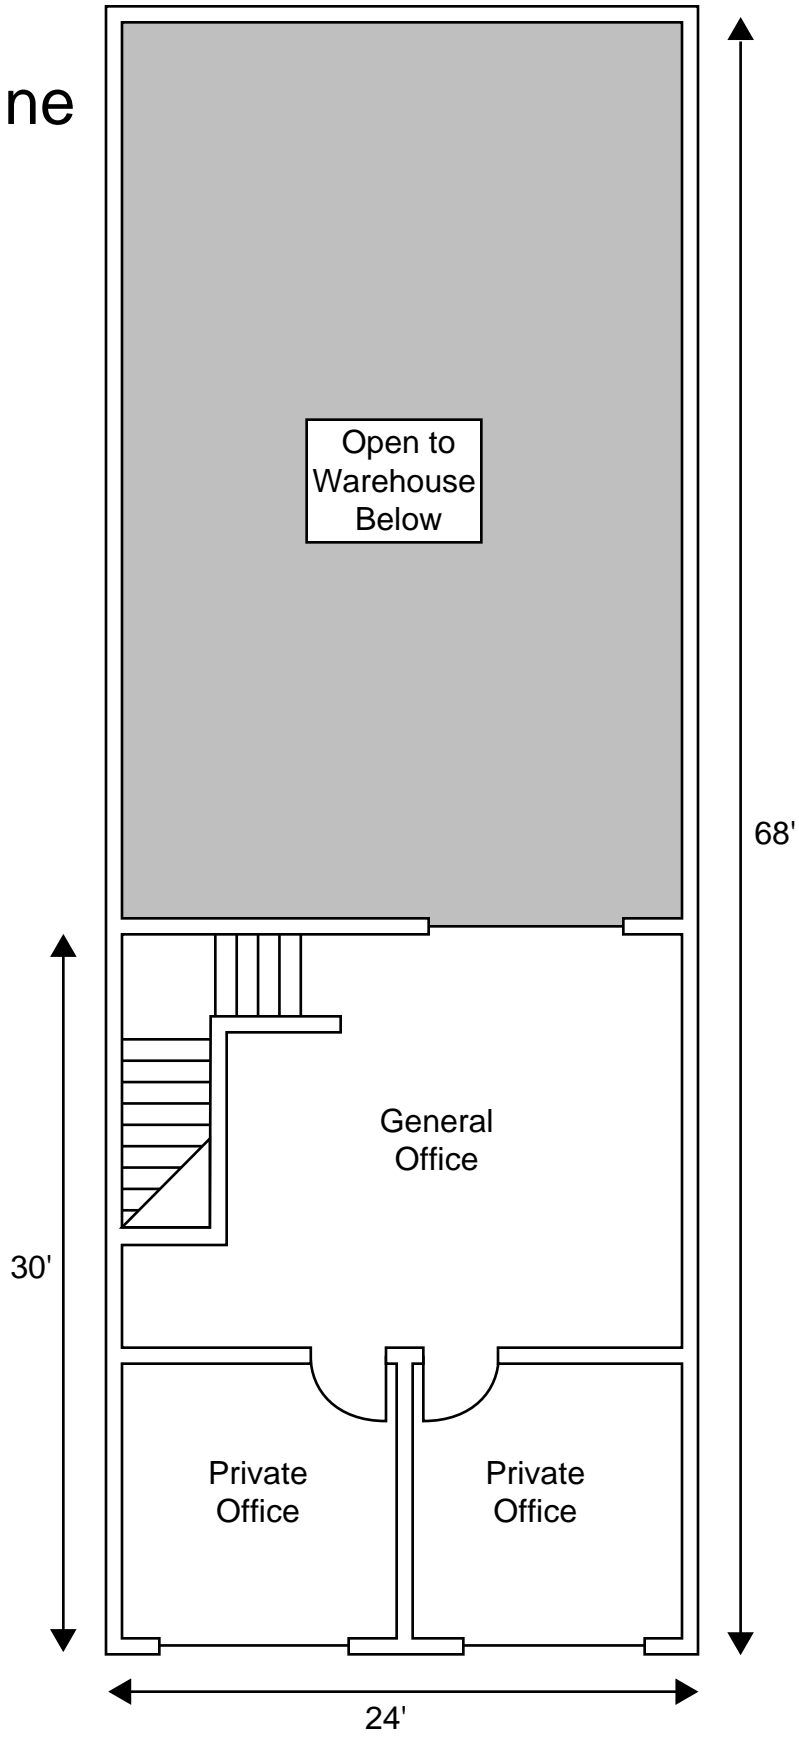

440D Ground Floor

UNIT SUMMARY

Mezzanine Office	720sq ft
Ground Floor Office / Warehouse	1632 sq ft
TOTAL	2352 sq ft

440D Mezzanine Floor

UNIT SUMMARY

Mezzanine Office	720sq ft
Ground Floor Office / Warehouse	1632 sq ft
TOTAL	2352 sq ft