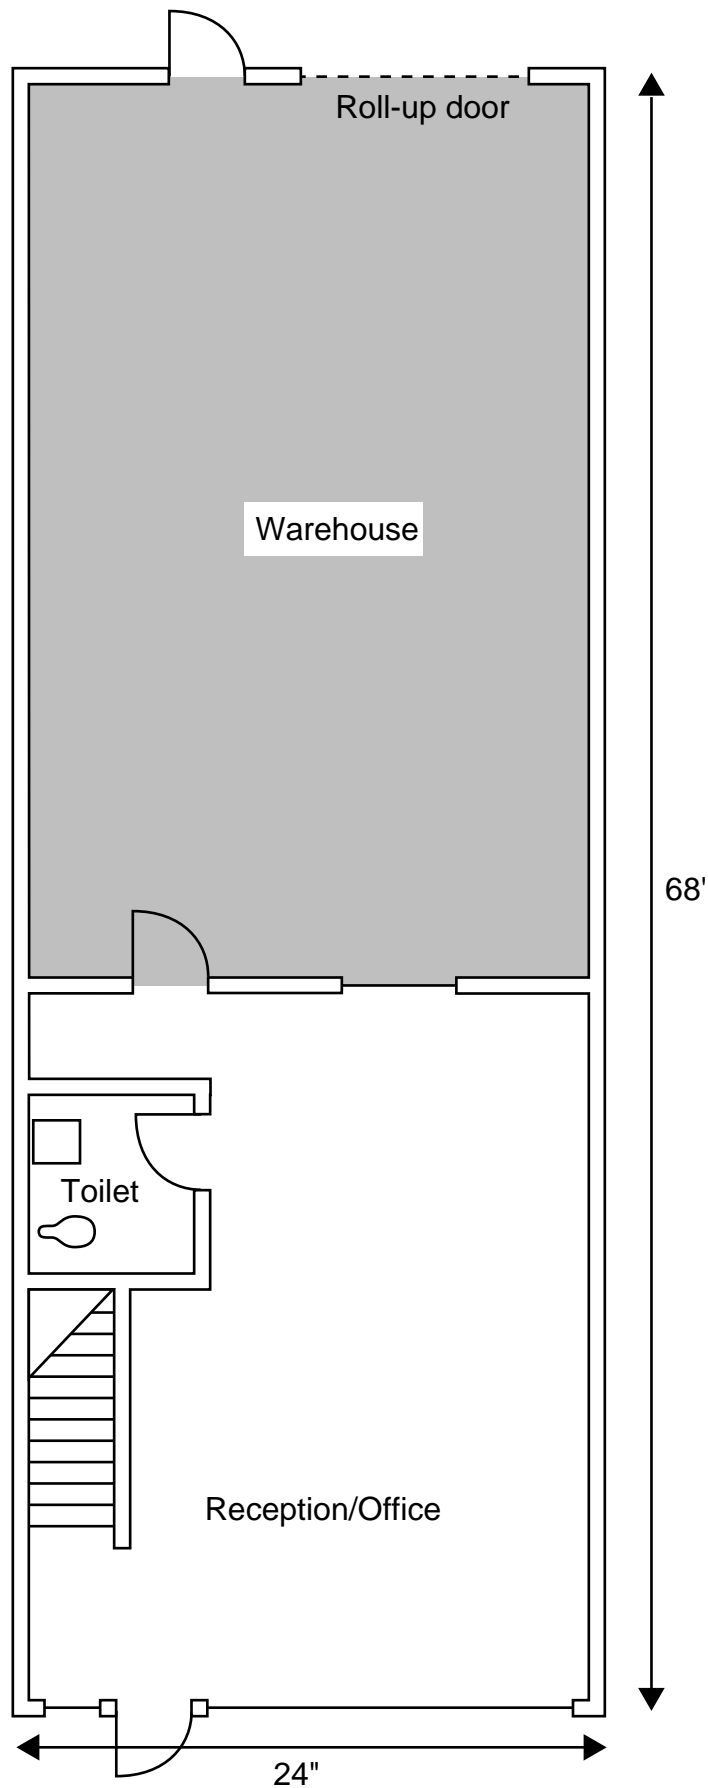

440D Ground Floor

UNIT SUMMARY

Mezzanine Office	720sq ft
Ground Floor Office / Warehouse	1632 sq ft
TOTAL	2352 sq ft

440D Mezzanine Floor

UNIT SUMMARY

Mezzanine Office	720sq ft
Ground Floor Office / Warehouse	1632 sq ft
TOTAL	2352 sq ft